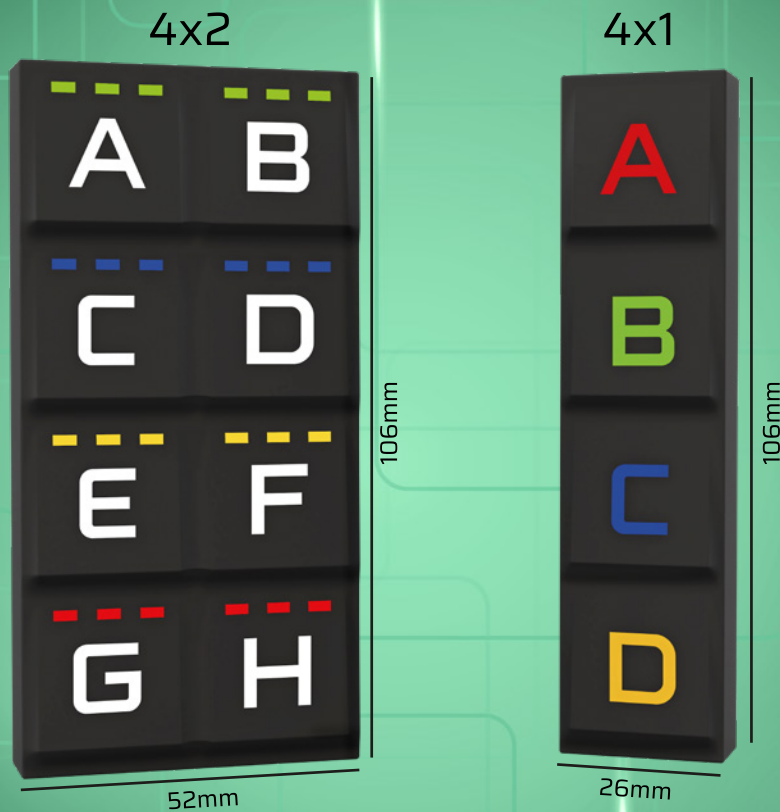

PRE-RELEASE

KEYPAD

THE FLEXIBILITY YOU'RE
LOOKING FOR!

**CUSTOMIZABLE AND
MODULAR KEYPADS**

KEYPAD

MODULAR VERSATILITY FOR ALL YOUR NEEDS

- Modular design
- Customizable functions
- Up to 3 LED indicators per key
- Backlit symbols in up to two colors
- Communication:
CAN J1939 | ISO 11783 | CAN Open